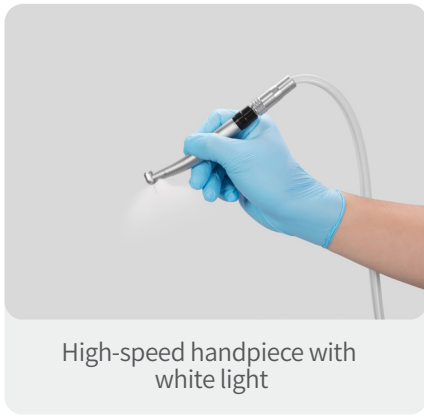

High-speed handpiece with white light