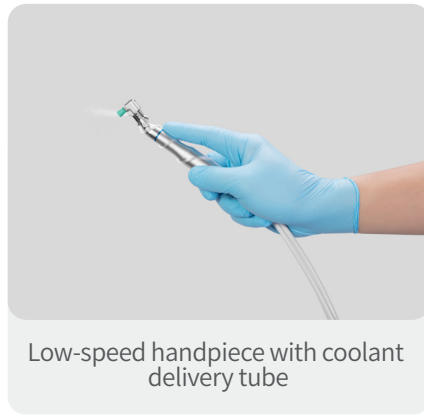

Whole machine **weighs only 32kg**. Super smooth casters will ensure **flexible movement**.

Magnetic platform to absorb burs or other fine tools, **avoid accidental sliding or loss**.

Powerful 360° swivel high speed handpiece with **self-generating LED illumination** helps veterinarians cut animal teeth easily

Automatically drain pollution or water from the air tank, greatly **reduces the trouble of daily maintenance for veterinary**, reduces the risk of rust, and prolong the lifespan

High-speed handpiece with white light

Low-speed handpiece with coolant delivery tube

Operation console

3 way air/ water syringe

Magnetic platform

Powerful scaler

Technical parameters

Item	Specification	
Dimension	Length	45cm
	Width	40cm
	Height	80-105cm
	Weight	32KG
Oil-Free Air Compressor	Power	110/220V, 50/60Hz
	Out Put Pressure	0.45-0.5Mpa
High Speed Handpiece	330000-390000rpm	
Low Speed Handpiece	5000-20000rpm	
Auto Drain Function	Single time	0.5~10s
	Interval time	0.5~45min
Sound Level	≤65dB	