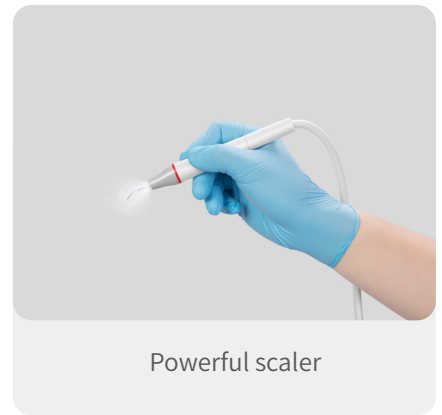

Low-speed handpiece with coolant delivery tube

Operation console

3 way air/ water syringe

Magnetic platform

Powerful scaler

Technical parameters

Item	Specification	
Dimension	Length	45cm
	Width	40cm
	Height	80-105cm
	Weight	32KG
Oil-Free Air Compressor	Power	110/220V, 50/60Hz
	Out Put Pressure	0.45-0.5Mpa
High Speed Handpiece	330000-390000rpm	
Low Speed Handpiece	5000-20000rpm	
Auto Drain Function	Single time	0.5~10s
	Interval time	0.5~45min
Sound Level	≤65dB	

Main configuration

Description	D-U2000 (Standard Edition)	D-U2000L (Lite)
High Speed Handpiece	1pcs	—
Low Speed Handpiece	1pcs	—
3 Way Air/Water Syringe	1pcs	1pcs
Scaler Handpiece	1pcs	1pcs
Burs	1 Set (Tapered fissure burs*5+Spherical burs*5)	—
Disposable Polishing Head	1 Package (5pcs)	—
Scaling Tips	1 Set (5pcs)	1 Set (5pcs)