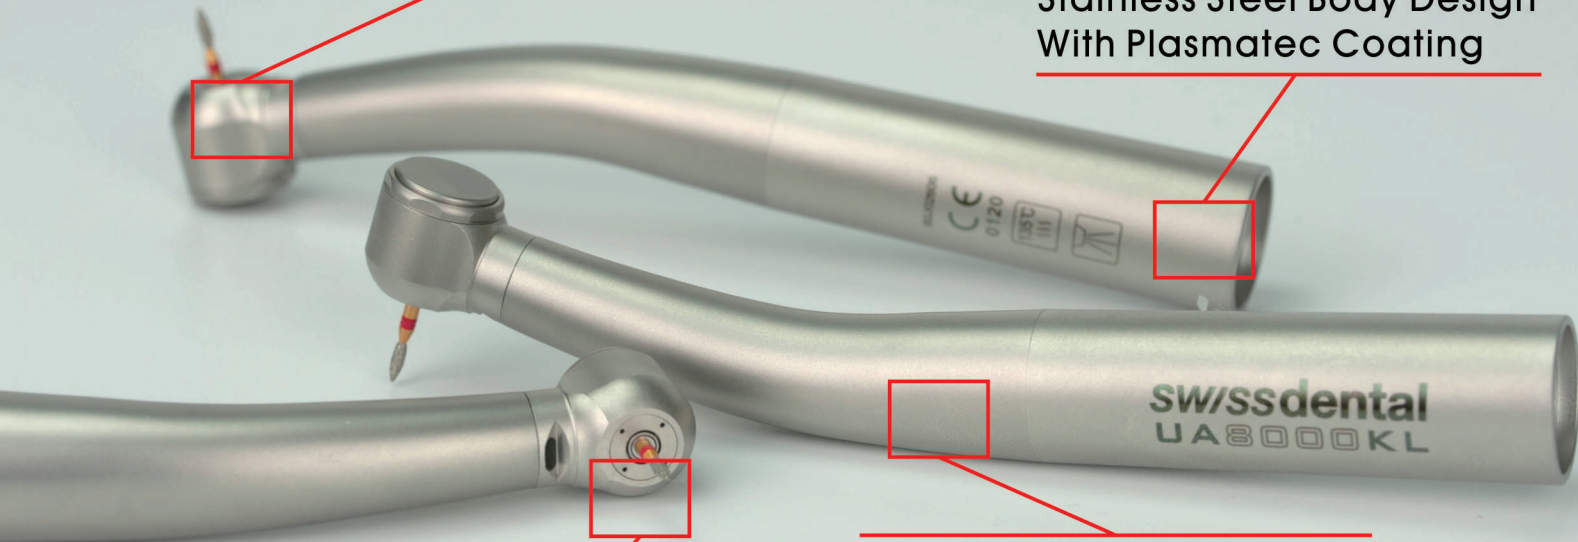

Introduce **Unique Air LED**⁺ Celluar Fiber Optic Handpiece

Precision Engineered Air Turbine

Quick Connection Compatible
with Kavo, Sirona, NSK, Bien Air, W&H
Morita etc..

Germany Cartridge/Bearings
Schott Fiber Optic Solid Glass

Stainless Steel Body Design
With Plasmatec Coating

Interchangeable Microfilter

Quadruple Water Cooling Spray
Perfect Balanced With Powerful Torque
Torque and Mini Head available

Swiss Precision Instruments AG
Tiefenackerstrasse 49
9450 Altstätten SG
Switzerland