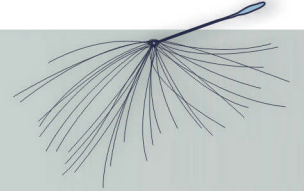

Introduce **Unique Air LED**⁺ Celluar Fiber Optic Handpiece

Precision Engineered Air Turbine

Quick Connection Compatible
with Kavo, Sirona, NSK, Bien Air, W&H
Morita etc..

Germany Cartridge/Bearings
Schott Fiber Optic Solid Glass

Stainless Steel Body Design
With Plasmatec Coating

Interchangeable Microfilter

Quadruple Water Cooling Spray
Perfect Balanced With Powerful Torque
Torque and Mini Head available

Swiss Precision Instruments AG
Tiefenackerstrasse 49
9450 Altstätten SG
Switzerland