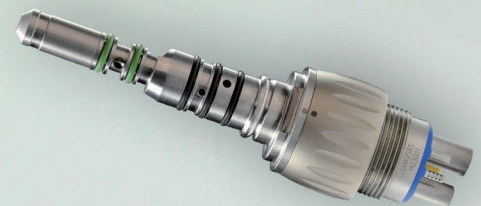

Introduce **Unique Air LED**⁺ Celluar Fiber Optic Handpiece

Precision Engineered Air Turbine

Quick Connection Compatible
with Kavo, Sirona, NSK, Bien Air, W&H
Morita etc..

Germany Cartridge/Bearings
Schott Fiber Optic Solid Glass

Stainless Steel Body Design
With Plasmatec Coating

Interchangeable Microfilter

Quadruple Water Cooling Spray
Perfect Balanced With Powerful Torque
Torque and Mini Head available

Swiss Precision Instruments AG
Tiefenackerstrasse 49
9450 Altstätten SG
Switzerland